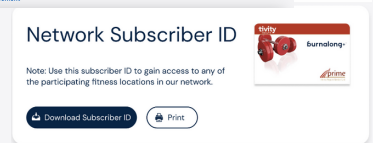

Activate your complimentary virtual account by visiting join.burnalong.com/segal