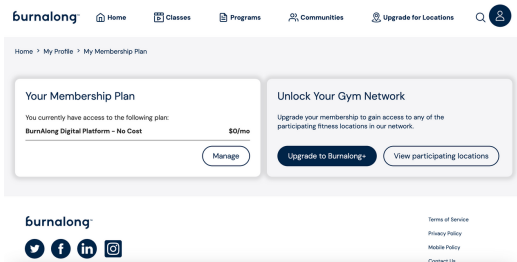

Now visit gyms with Burnalong

Meet Burnalong+ for Segal U.S. employees, now offering in-person health and wellness at more than 10,000+ locations

Click on Upgrade for Locations

With Burnalong+ you can visit multiple gym locations with one subscription. Try any gym!

Click on Upgrade to Burnalong+

Unlock your Gym Network when you upgrade your membership and gain access to participating fitness locations for a flat monthly rate!

Download your network subscriber ID

Check out to receive your digital card. Month to month subscription. No sign up or termination fee!