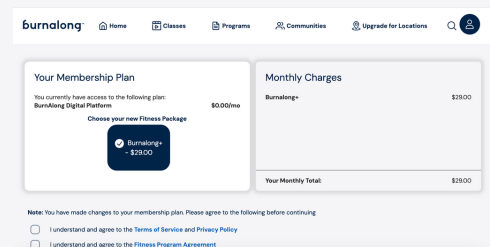

Activate your complimentary virtual account by visiting join.burnalong.com/segal