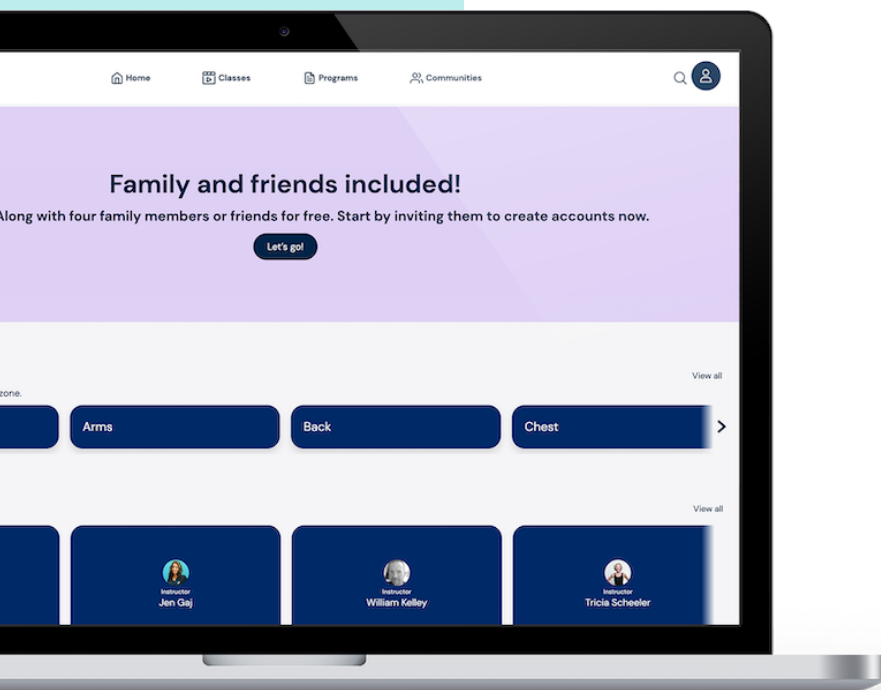

ADDING FAMILY & FRIENDS

FOUR of your friends/family get a Burnalong account for FREE!

- 1 Go to your profile picture and select Sub Accounts
- 2 Select "Add Sub Account"
- 3 Complete and select "Add"

You must register for your free account before you can share your sub-accounts. Use the QR Code or visit/ click on the link to enroll now!
join.burnalong.com/segal
 Email customer care@burnalong.com for help