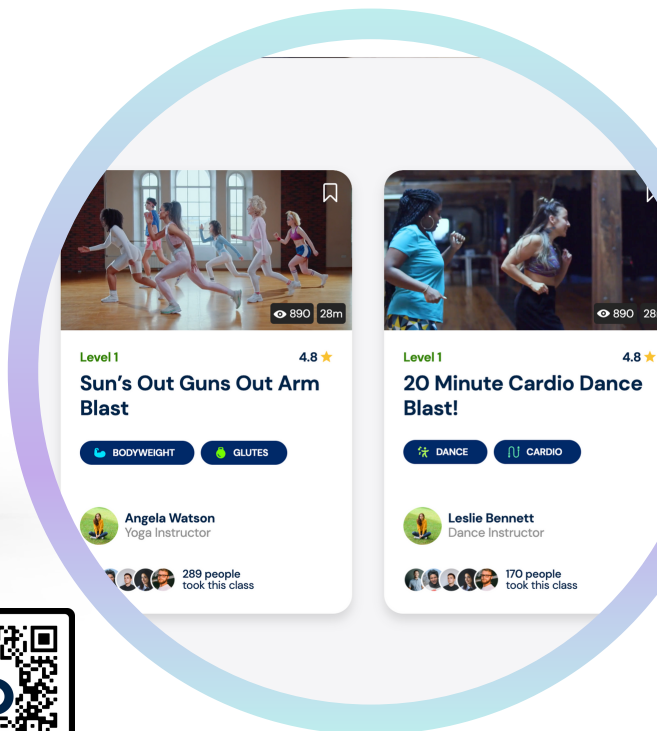

ADDING FAMILY & FRIENDS

FOUR of your friends/family get a Burnalong account for FREE!

- 1 Go to your profile picture and select Sub Accounts
- 2 Select "Add Sub Account"
- 3 Complete and select "Add"

You must register for your free account before you can share your sub-accounts. Use the QR Code or visit/ click on the link to enroll now!
join.burnalong.com/segal
 Email customer care@burnalong.com for help